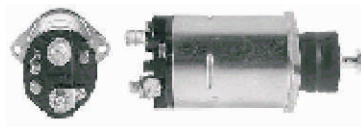

WAI: 66-8404

Código Automotivo: **S09944**
Código: **66-8404**
Solenoido Marcha Delco 28MT Series OSGR. 12V, 4Term. AllisChalmers, Clark, Consolidated Diesel, Cummins, Deutz, DeutzAllis, DMT, Dresser Construction, Ford New Holland, Ford Truck, Freightliner, Hyster, IHC, Jacobsen, Lincoln Electric, Lister, Mack, Massey Ferguson, Melroe Bobcat, Miller Electric, Oshkosh, Perkins, RVI, Teledyne, Toro, Versatile, Waukesha, White. CB5162