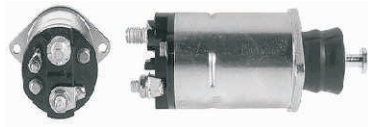

WAI: 66-8404

Código Automotivo: **S10980**
Código: **66-8404**
Solenoido Automotivo Marcha 28MT Series OSGR. 12V, 4Term. AllisChalmers, Clark, Consolidated Diesel, Cummins, Deutz, DMT, Dresser Construction, Ford New Holland, Ford Truck, Freightliner Hyster, IHC, Jacobsen, Lincoln Electric, Lister, Petter, Mack, Massey Ferguson, Melroe Bobcat, Miller Electric, Oshkosh, Perkins, RVI, Teledyne, Toro, Versatile, Waukesha, White. CB563