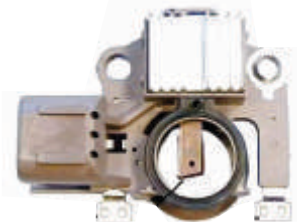

CLAVE: R08365
NO. PARTE: IM-836
REGULADOR TRANSPON ALTERNADOR MITSUBISHI FORD TAURUS LINCOLN