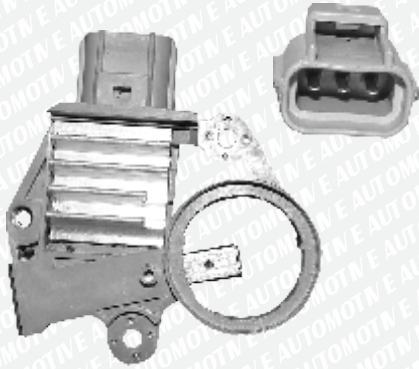

Portacarbon para Alternador Ford

CLAVE: R60521
NUMERO DE PARTE: F-605
REGULADOR AUTOMOTIVE FORD SERIES E VAN,
EXCURSION, PICK UP SERIES F 6.0L (04-05);
EXCURSION, PICK UP SERIES F 7.3L (02-03);
MUSTANG 3.8L (01-04) 12V 1R3U-10300-AA, -AD;
1R3Z-10346-A, 2C3U-10300-BB
LESTER 8266, 8316 GRIS/VERDE