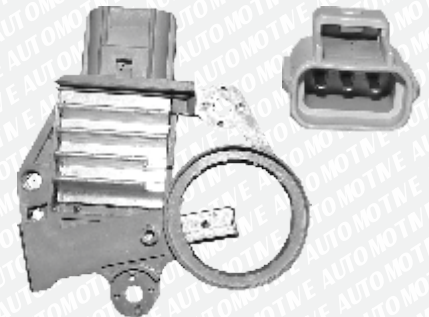

CLAVE: R60505
NUMERO DE PARTE: F-605
REGULADOR TRANSPO FORD SERIES
E VAN, EXCURSION,
PICK UP SERIES F 6.0L (04-05);
EXCURSION, PICK UP SERIES F 7.3L (02-03);
MUSTANG 3.8L (01-04) 12V
1R3U-10300-AA, -AD;
1R3Z-10346-A, 2C3U-10300-BB
LESTER 8266, 8316 GRIS/VERDE